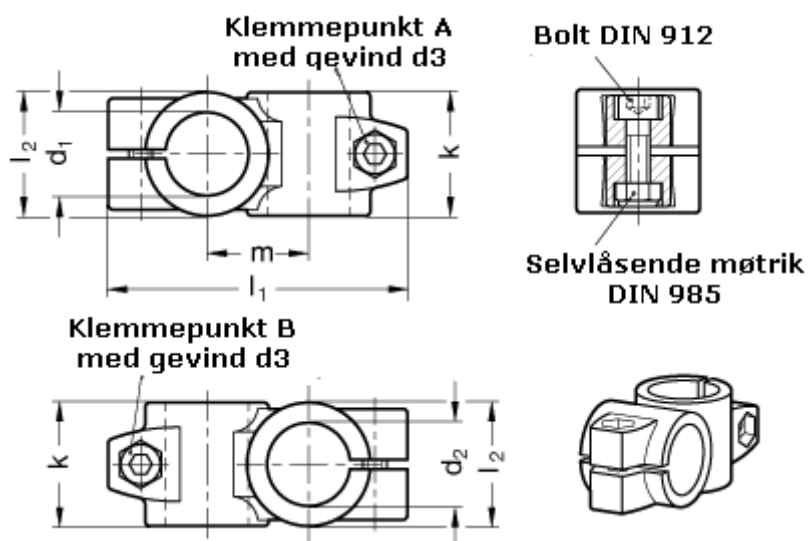

Article number: 20132B40B40652BL

Description: E+G 2-way pipe clamp  
GN 132-B40-B40-65-2-BL

## Measures

Adjustable clamp lever = GN 911-M10-55 have to be ordred separately

d1	= 40
d2	= 40
d3	= M10
k	= 65
l1	= 143.0
l2	= 65
m	= 53